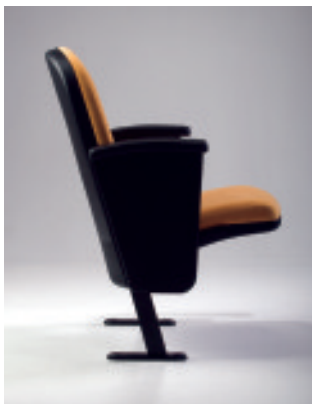

Lyric Fixed Seating

TSI

Theatre Solutions, Inc.

Lyric Fixed Seating

Lyric meets the needs of the value conscious buyer of durable fixed seating, while maintaining the high level of quality and comfort that is associated with all TSI products. The chair is constructed of rugged steel seat and back frames, which are fitted with suspension webbing and upholstery that are then protected with injection-molded plastic shells. The Lyric line includes many enhancements found in higher priced chairs.

Features:

- Lifetime warranty.
- Gravity tip-up mechanism with sound dampening bumpers insures that the seat will always return to a consistent vertical position.
- Armrests are molded of durable high-density polyethylene.
- Powder-coated finish is standard on steel components.
- Unique floor plate design conceals anchoring bolts and provides a clean appearance.
- Plastic seat and back shells are molded of impact resistant polypropylene.
- Slim profile of 18" allows maximum capacity planning.
- High-density polyurethane cushions provide exceptional comfort and are upholstered in a wide variety of fabrics or COM .
- Innovative molded seat hinge design provides quiet return action and requires no maintenance.

Models:

- **Lyric D-4** Equipped with injection-molded polypropylene seat and back shells and inner upholstered cushions.
- **Lyric D-1** Equipped with injection-molded polypropylene seat shell with inner-upholstered cushion and wood veneer outer back panel with inner upholstered cushion.