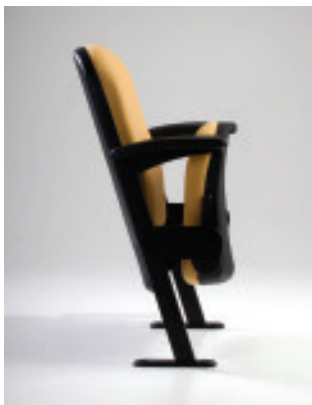

Lyric Fixed Seating

TSI

Theatre Solutions, Inc.

Lyric Fixed Seating

Lyric meets the needs of the value conscious buyer of durable fixed seating, while maintaining the high level of quality and comfort that is associated with all TSI products. The chair is constructed of rugged steel seat and back frames, which are fitted with suspension webbing and upholstery that are then protected with injection-molded plastic shells. The Lyric line includes many enhancements found in higher priced chairs.

Features:

- Lifetime warranty.
- Gravity tip-up mechanism with sound dampening bumpers insures that the seat will always return to a consistent vertical position.
- Armrests are molded of durable high-density polyethylene.
- Powder-coated finish is standard on steel components.
- Unique floor plate design conceals anchoring bolts and provides a clean appearance.
- Plastic seat and back shells are molded of impact resistant polypropylene.
- Slim profile of 18" allows maximum capacity planning.
- High-density polyurethane cushions provide exceptional comfort and are upholstered in a wide variety of fabrics or COM .
- Innovative molded seat hinge design provides quiet return action and requires no maintenance.

Models:

- **Lyric D-4** Equipped with injection-molded polypropylene seat and back shells and inner upholstered cushions.
- **Lyric D-1** Equipped with injection-molded polypropylene seat shell with inner-upholstered cushion and wood veneer outer back panel with inner upholstered cushion.